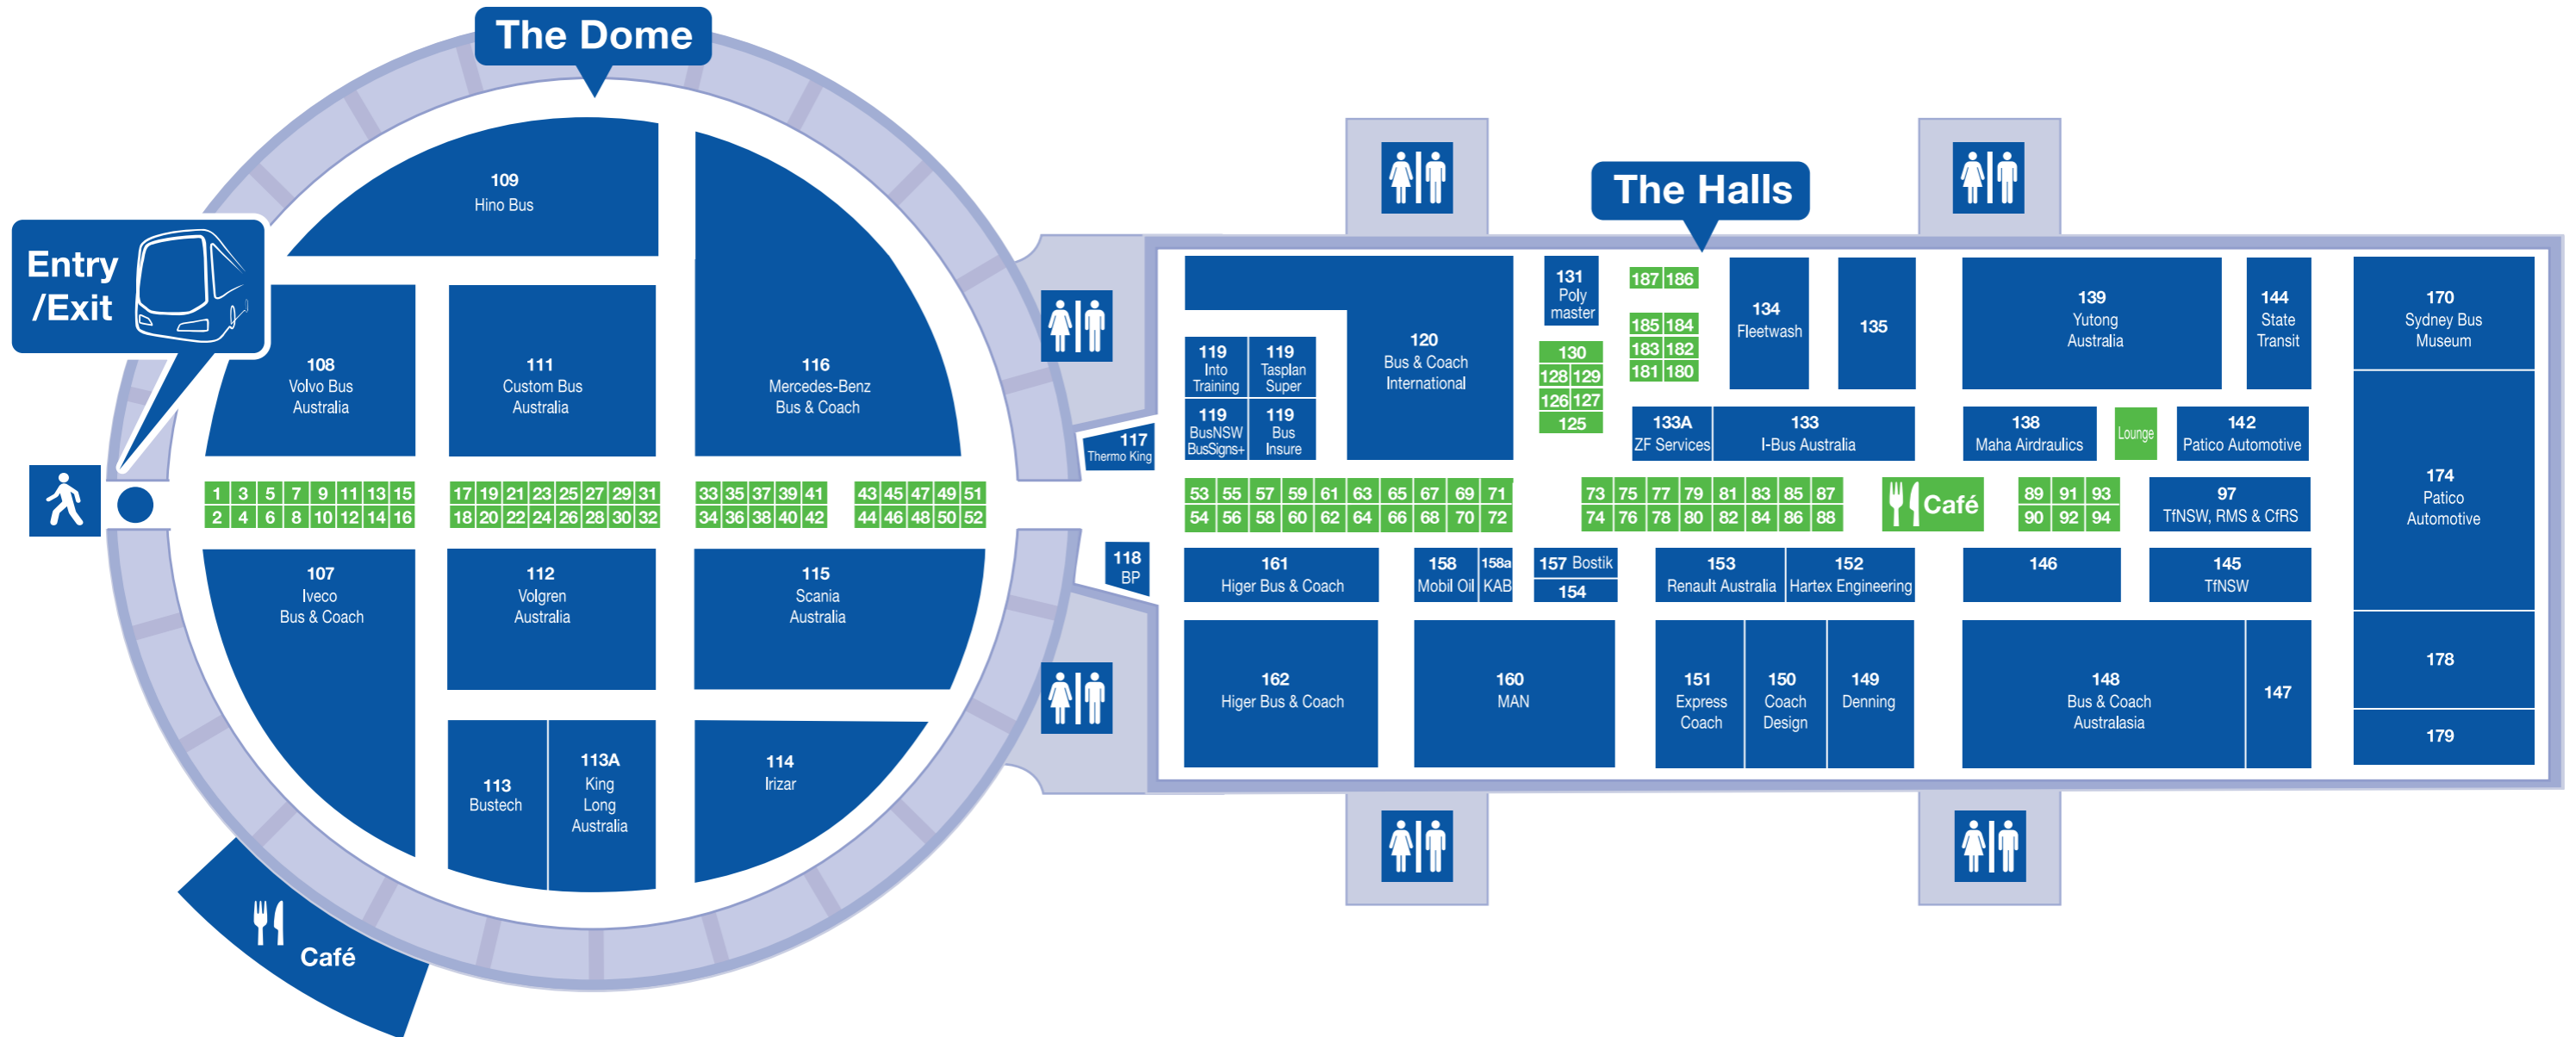

EXHIBITOR FLOORPLAN

Australian
bus + coach
show 2016

SYDNEY SHOWGROUND

PROUDLY OWNED AND ORGANISED BY

OFFICIAL MEDIA PARTNER

PROUDLY SUPPORTED BY

Transport for NSW